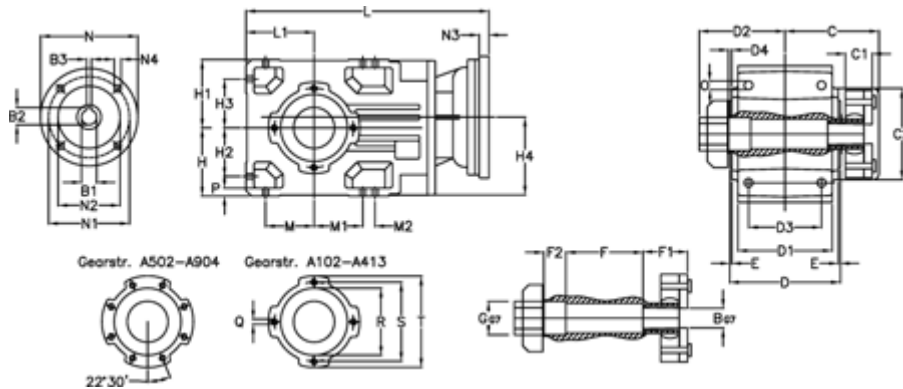

Article number: 29600201036130  
 Description: Bevel helical gearbox  
 A202QF25-10,3-P80B5

## Measures

B = 25	D1 = 110	F2 = 36	L = 325.5	N3 = -
B1 = 19	D2 = 60	G = 32	L1 = 80	N4 = M10x12
B2 = 21.8	D3 = 90	GA = 14,5 NM	M = 60.0	O = 9.5
B3 = 6	d4 = 4.5	H = 80	M1 = 60.0	P = 9
C = 89.5	Description = A202QF-xx-P80 B5	H1 = 80	M2 = -	Q = M8x15
C1 = 23	E = 3.0	H2 = 60.0	N = 200	R = 95
C2 = 72.0	F = 77.5	H3 = 60.0	N1 = 165	S = 115
D = 136	F1 = 36.0	H4 = 93.0	N2 = 130	T = 140